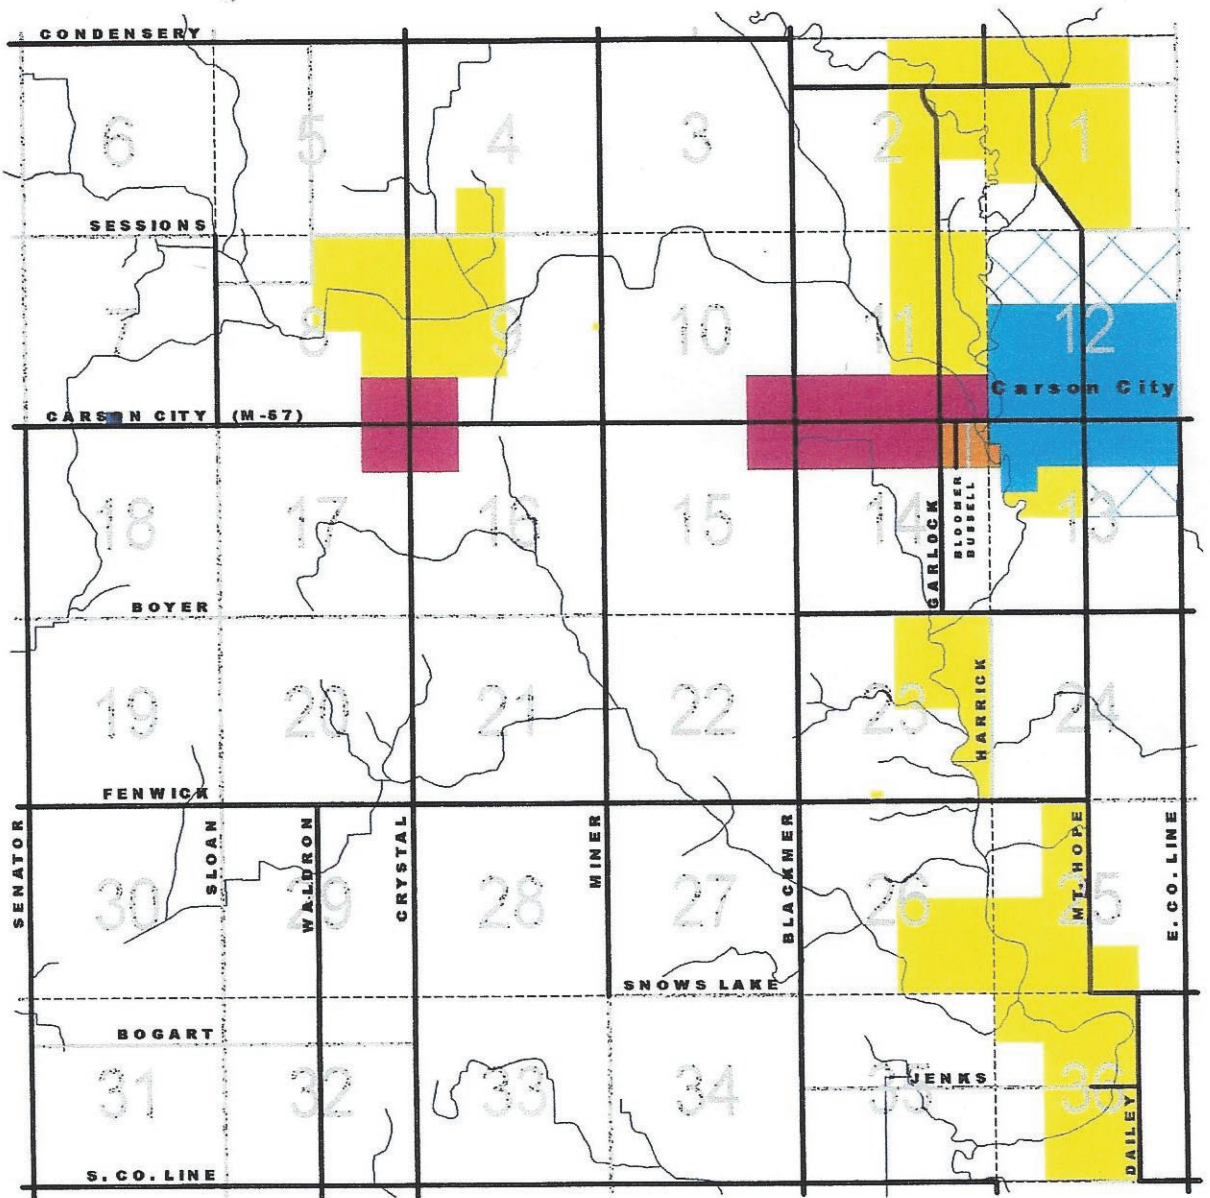

Bloomer Township

Montcalm County, Michigan

Paved Roads ————

Urban Residential 

Rural Residential 

Manufacturing 

City Limits 

Gravel Roads - - - - -

Community Service 

Farmland 

Renaissance Zone 