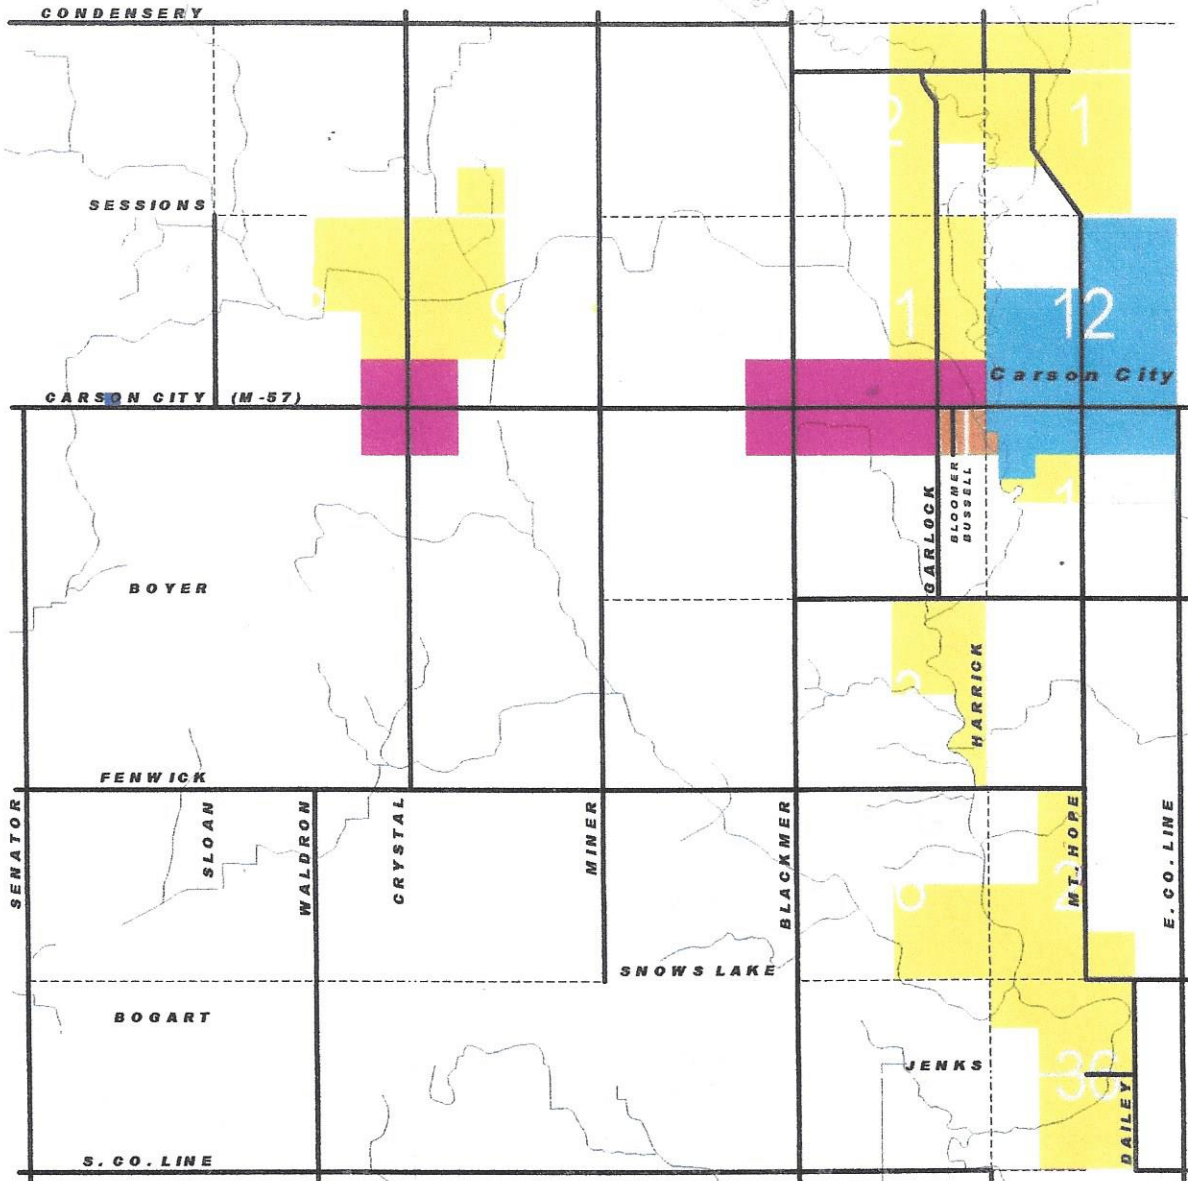

Bloomer Township

Montcalm County, Michigan

Paved Roads ———

Gravel Roads - - - - -

Urban Residential 

Community Service 

Rural Residential 

Farmland 

Manufacturing 

Renaissance Zone 

City Limits 